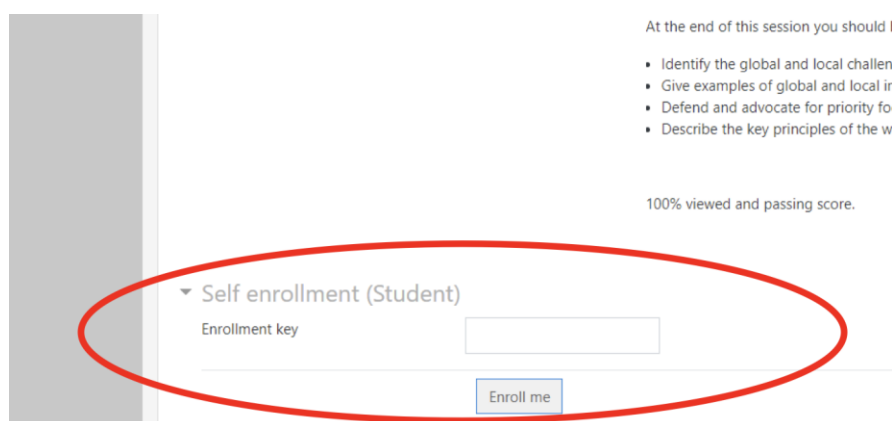

I'm not a robot  reCAPTCHA
Privacy - Terms

LOG IN TO YOUR ACCOUNT

4. Once logged in, click on **Site home** and then on **Chemicals and Waste Management**.

The screenshot shows the UNITAR Home dashboard. The top navigation bar includes the URL 'learnatunitar.org' and 'UNITAR Home'. A left sidebar contains a menu with items: Dashboard, Site home (highlighted in blue), Calendar, Private files, My courses, and WMCE-2021_1. A red circle with the number '1' and an arrow points to the 'Site home' menu item. The main content area features the UNITAR logo and a 'Course categories' section. Under 'Course categories', there is a list of categories: Capacity for the 2030 Agenda (1), Knowledge Systems Innovation, and Miscellaneous (10). The 'Capacity for the 2030 Agenda' category is expanded, showing sub-items: Online Courses (2), Online training (4), Toolkits, Learning reinforcement (2), Chemicals and Waste Management (14), Internal Training (1), and Miscellaneous (10). A red circle with the number '2' and an arrow points to the 'Chemicals and Waste Management (14)' sub-item.

5. Choose **Waste Management and Circular Economy Course** from the list.

6. In the **Self enrollment (Student)** section, please enter the Enrollment Key, which is **Welcome2021**, and click on **Enroll me**.