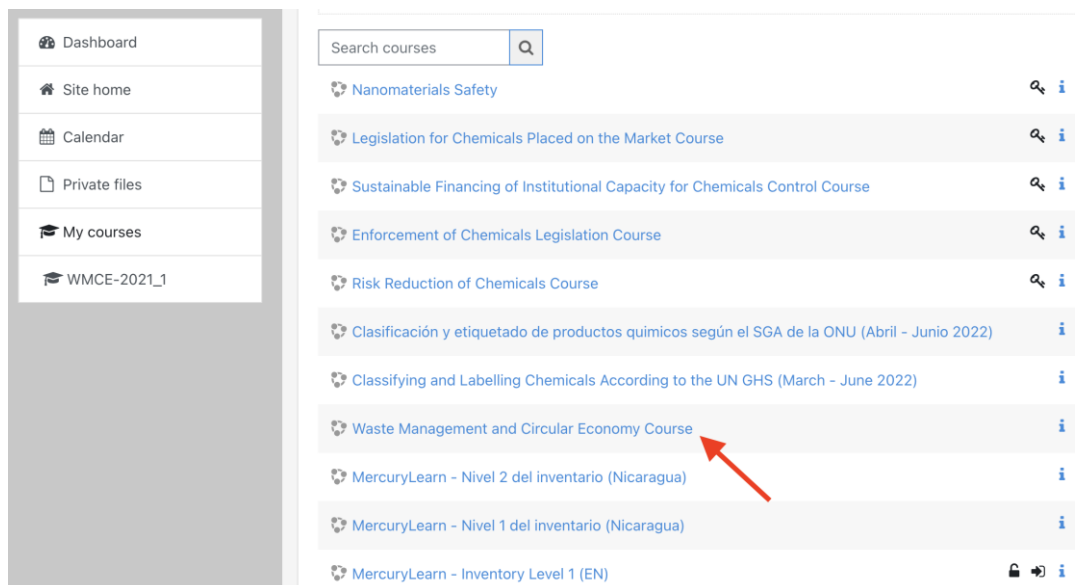

I'm not a robot  reCAPTCHA
Privacy - Terms

LOG IN TO YOUR ACCOUNT

4. Once logged in, click on **Site home** and then on **Chemicals and Waste Management**.

The screenshot shows the UNITAR Home dashboard. The top navigation bar includes the URL 'learnatunitar.org' and 'UNITAR Home'. A left sidebar contains a menu with items: Dashboard, Site home (highlighted in blue), Calendar, Private files, My courses, and WMCE-2021_1. A red circle with the number '1' and an arrow points to the 'Site home' menu item. The main content area features the UNITAR logo and a 'Course categories' section. Under 'Course categories', there is a list of categories: Capacity for the 2030 Agenda (1), Knowledge Systems Innovation, and Miscellaneous (10). The 'Capacity for the 2030 Agenda' category is expanded, showing sub-items: Online Courses (2), Online training (4), Toolkits, Learning reinforcement (2), Chemicals and Waste Management (14), Internal Training (1), and Miscellaneous (10). A red circle with the number '2' and an arrow points to the 'Chemicals and Waste Management (14)' sub-item.

5. Choose **Waste Management and Circular Economy Course** from the list.

6. In the **Self enrollment (Student)** section, please enter the Enrollment Key, which is **Welcome2021**, and click on **Enroll me**.